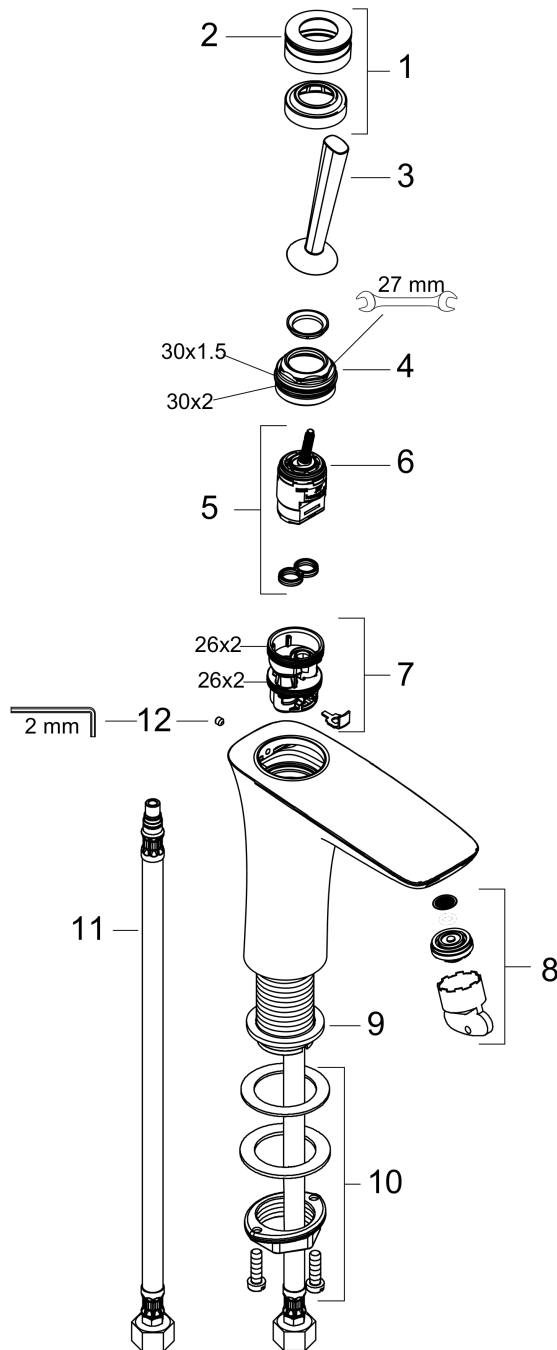

PuraVida

PuraVida 200 Single-Hole Faucet without Pop-Up, 1.2 GPM

Finishes : **chrome** Part no. : **15081001**

Description

Features

- Solid brass
- Laminar spray
- Flow: 1.2 GPM
- 16° adjustable spray
- Joystick ceramic cartridge
- Pop-up assembly not included

Item details

List Price \$ 660.00

Technology

Compliance

Product image

Scale drawing

PuraVida

PuraVida 200 Single-Hole Faucet without Pop-Up, 1.2 GPM

Finishes : **chrome** Part no. : **15081001**

Exploded drawing

Year of production: >01/12

PuraVida

PuraVida 200 Single-Hole Faucet without Pop-Up, 1.2 GPM

Finishes : **chrome** Part no. : **15081001**

Spare parts list

Year of production: >01/12

Pos.	Description	Part no.	Price	PU
1	escutcheon Ø 37 mm	95288000	-	1
2	O-ring 33x1,5	98164000	-	1
3	handle	95287000	-	1
4	nut	97157000	-	1
5	cartridge, assy	96339000	-	1
6	O-ring 21,95x1,78	95169000	-	1
7	adapter for cartridge	95289000	-	1
8	aerator M24x1 (5 l/min)	95282000	-	1
9	flat seal	98749000	-	1
10	fixing set (Ø 32)	13961000	-	1
11	connection hose 17½" M8x0,75 G3/8	95141001	-	1
12	hollow set screw M4x6	97767000	-	1
a	fixation extension 35 mm	13898000	-	1
b	special tool	95290000	-	1
c	service tool for disassembling the handle	92124000	-	1