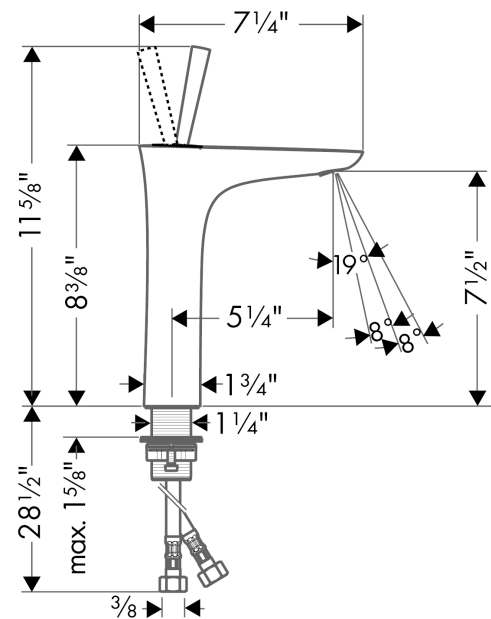

PuraVida

PuraVida 200 Single-Hole Faucet without Pop-Up, 1.2 GPM

Finishes : **chrome** Part no. : **15081001**

Description

Features

- Solid brass
- Laminar spray
- Flow: 1.2 GPM
- 16° adjustable spray
- Joystick ceramic cartridge
- Pop-up assembly not included

Item details

List Price \$ 660.00

Technology

Compliance

Product image

Scale drawing

PuraVida

PuraVida 200 Single-Hole Faucet without Pop-Up, 1.2 GPM

Finishes : **chrome** Part no. : **15081001**

Exploded drawing

Year of production: >01/12

PuraVida

PuraVida 200 Single-Hole Faucet without Pop-Up, 1.2 GPM

Finishes : **chrome** Part no. : **15081001**

Spare parts list

Year of production: >01/12

Pos.	Description	Part no.	Price	PU
1	escutcheon Ø 37 mm	95288000	-	1
2	O-ring 33x1,5	98164000	-	1
3	handle	95287000	-	1
4	nut	97157000	-	1
5	cartridge, assy	96339000	-	1
6	O-ring 21,95x1,78	95169000	-	1
7	adapter for cartridge	95289000	-	1
8	aerator M24x1 (5 l/min)	95282000	-	1
9	flat seal	98749000	-	1
10	fixing set (Ø 32)	13961000	-	1
11	connection hose 17½" M8x0,75 G3/8	95141001	-	1
12	hollow set screw M4x6	97767000	-	1
a	fixation extension 35 mm	13898000	-	1
b	special tool	95290000	-	1
c	service tool for disassembling the handle	92124000	-	1